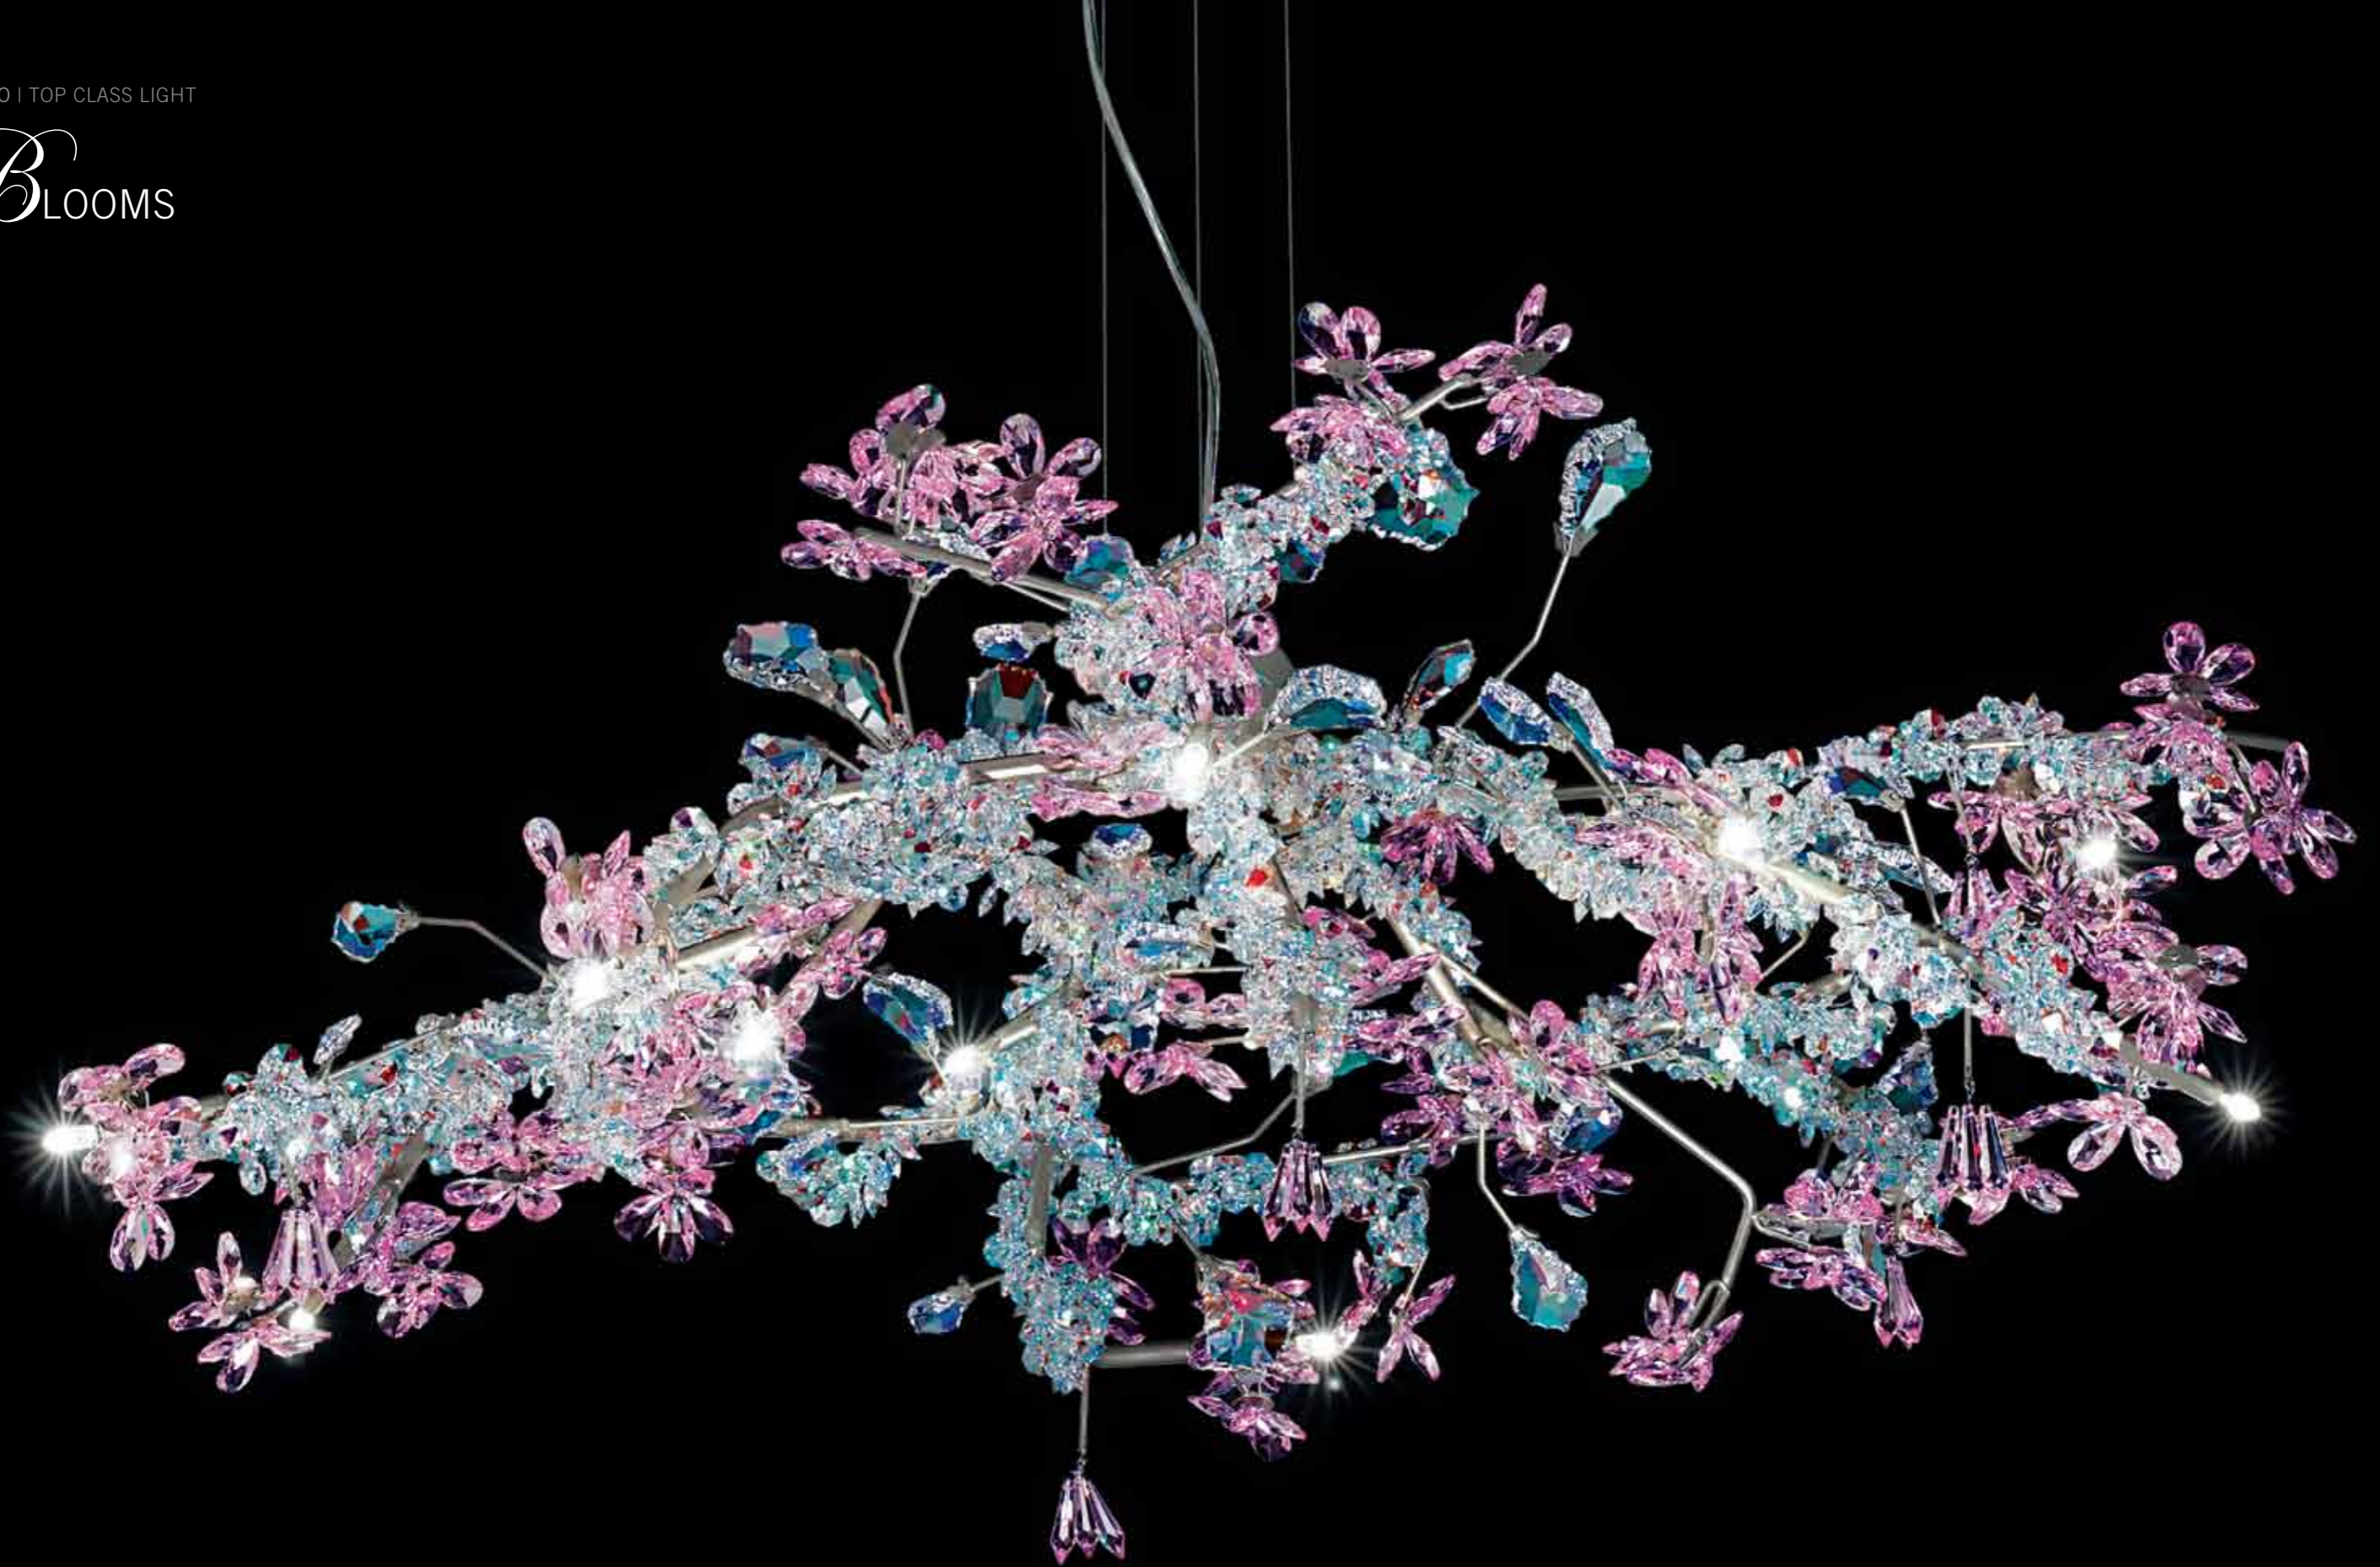

BLOOMS

BLOOMS/100/S
H cm 30 - Ø cm 100 - 15 x 20W 12V G4

metallo laccato, Swarovski Strass - lacquered metal, Swarovski Strass
A Swarovski Strass aurora boreale - Swarovski Strass aurore boreale
B Spectra Swarovski
C Swarovski Strass

disponibile anche in cromo lucido o Ottone Dorato 24K - available also in polished chrome brass or gold plated 24K brass
disponibile anche con lampadine G9 - available also G9 lamps