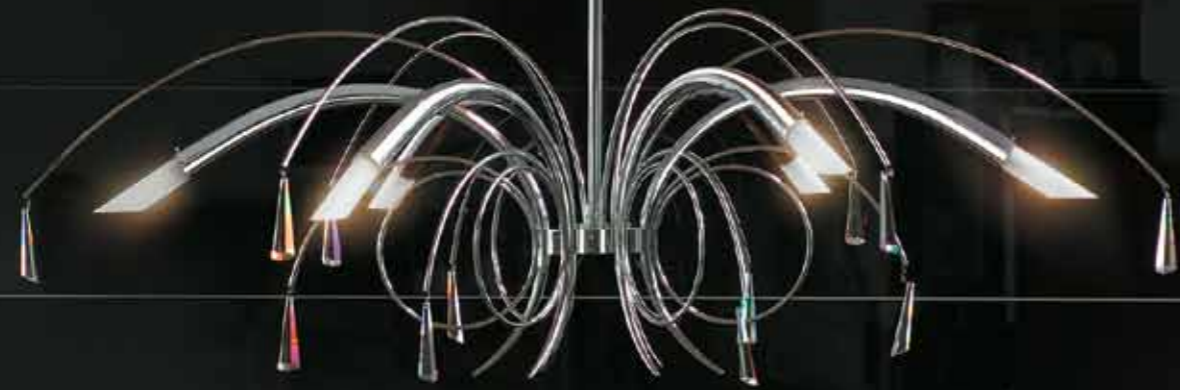

SWAN

2125/6/CR - 2125/6/24K
H min cm 60 - H max cm 100 - Ø cm 115 - 6 x 60W G9 alogena