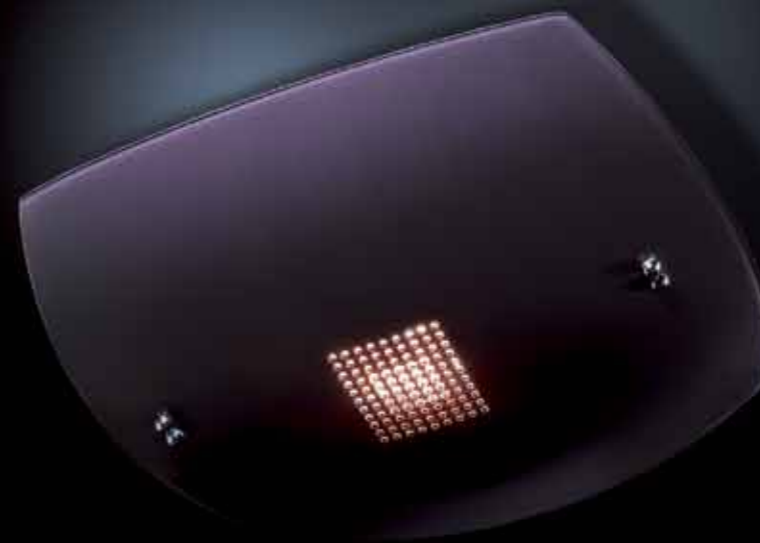

GLITTER

1 **2223/52/PL/B**
H cm 11 - L cm 52 x 52 - 1 R7S x 150W

2223/62/PL/B
H cm 13 - L cm 62 x 62 - 1 R7S x 150W

2 **2223/AP/B**
H cm 30 - L cm 43 - 1 R7S x 150W

2223/AP/BIS/B
H cm 25 - L cm 30 - 1 R7S x 150W

ottone cromato - chrome brass
B vetri bianchi - **B** white glass
M vetri moka - **M** moka glass
Swarovski Strass